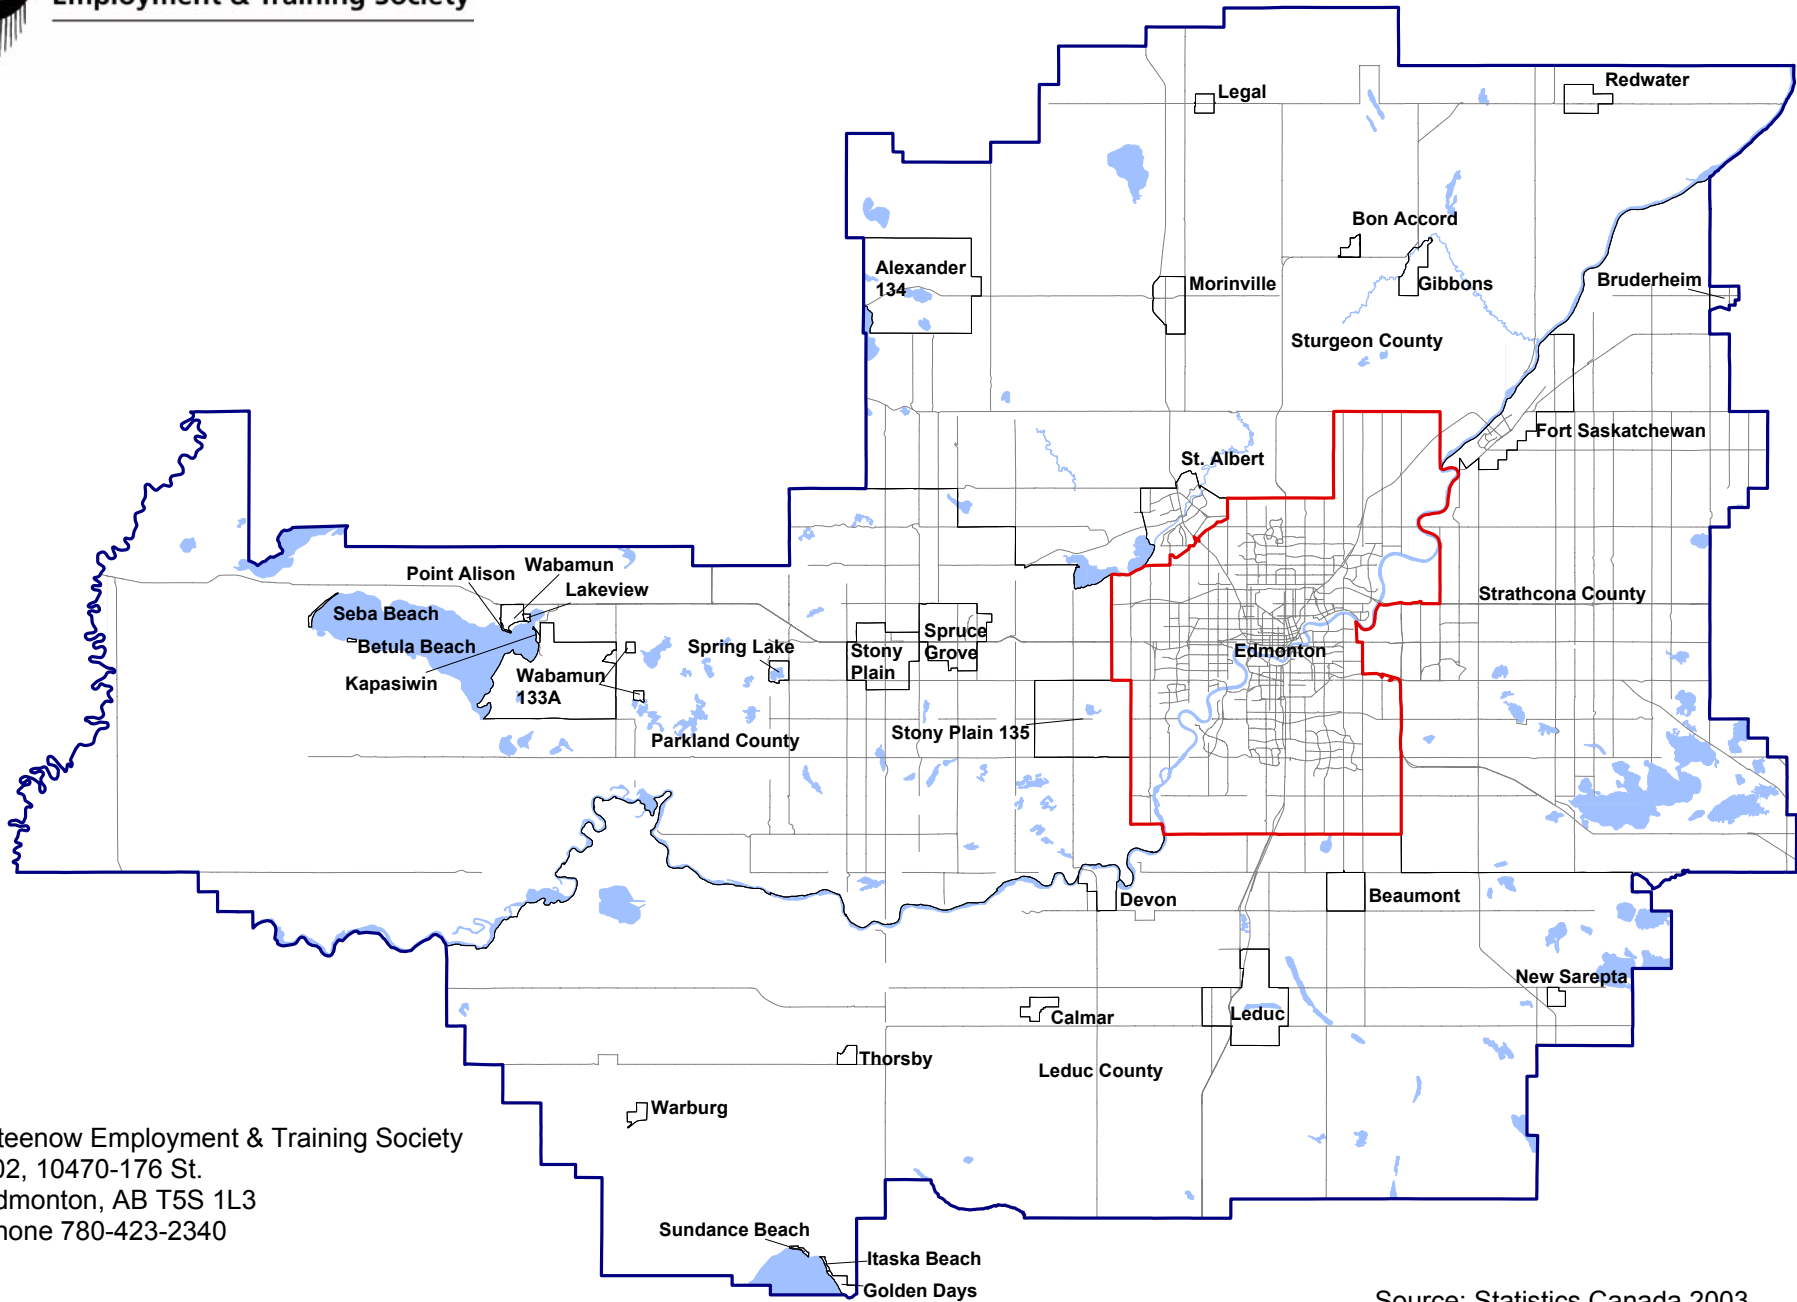

Oteenow
Employment & Training Society

Geographical Service Area

Oteenow Employment & Training Society
202, 10470-176 St.
Edmonton, AB T5S 1L3
Phone 780-423-2340

Source: Statistics Canada 2003